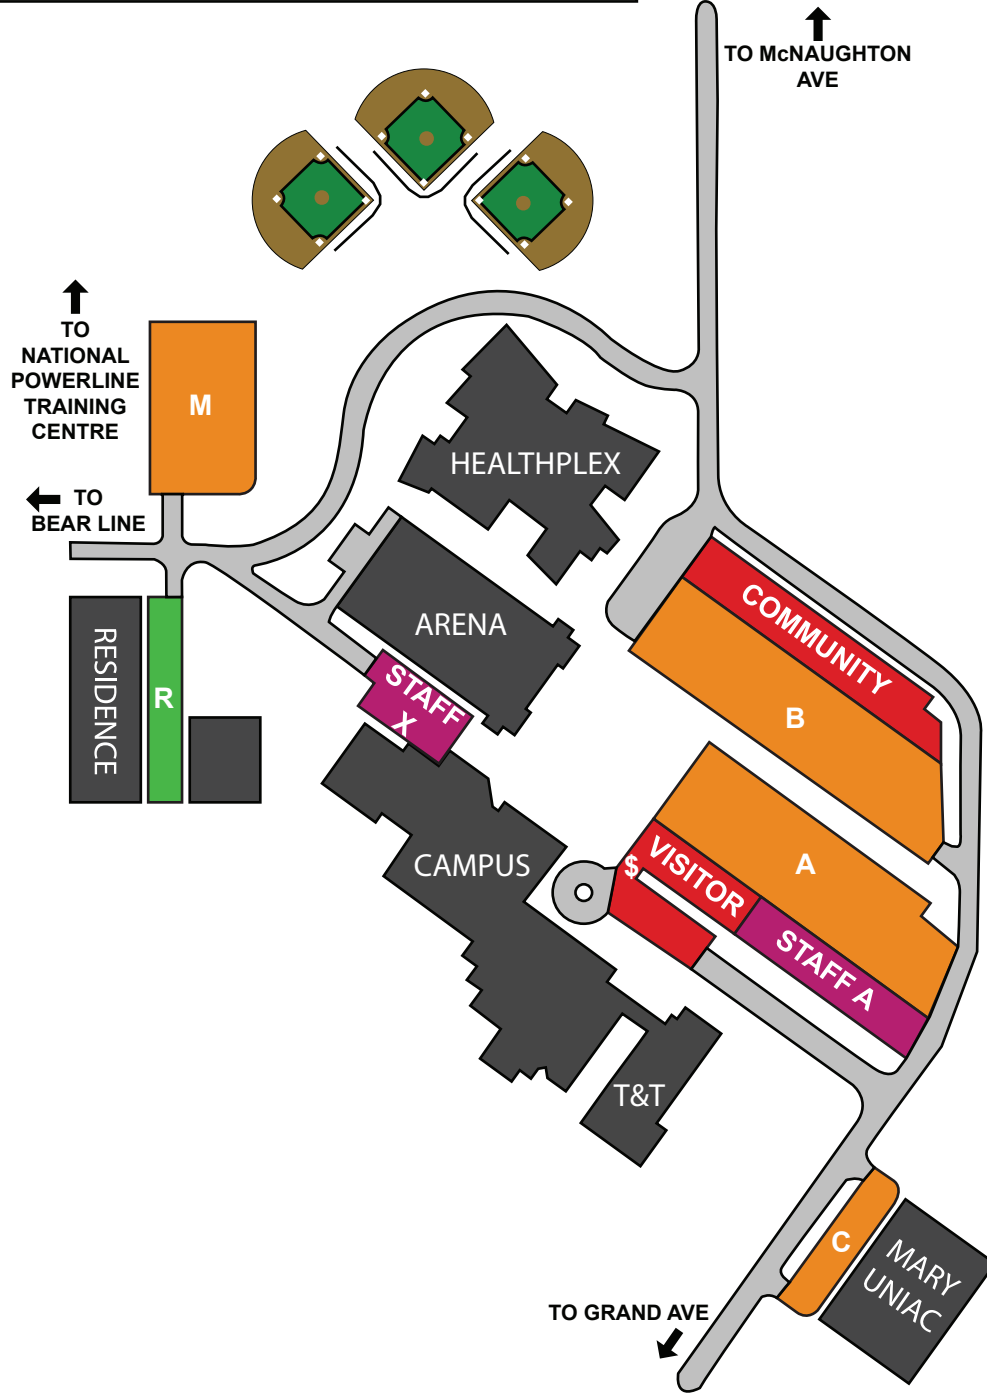

# St. Clair College Guide to Parking Chatham Campus

<b>STUDENT LOTS</b> A, B, C, M, P	
<b>STAFF LOTS</b> A, P, X	
<b>RESIDENCE LOT</b> R	
<b>VISITOR &amp; COMMUNITY LOTS</b> Pay & Display	 \$

## PARKING OFFICE

1001 Grand Ave West Chatam N7M 5W4  
519-354-9100 x 3515