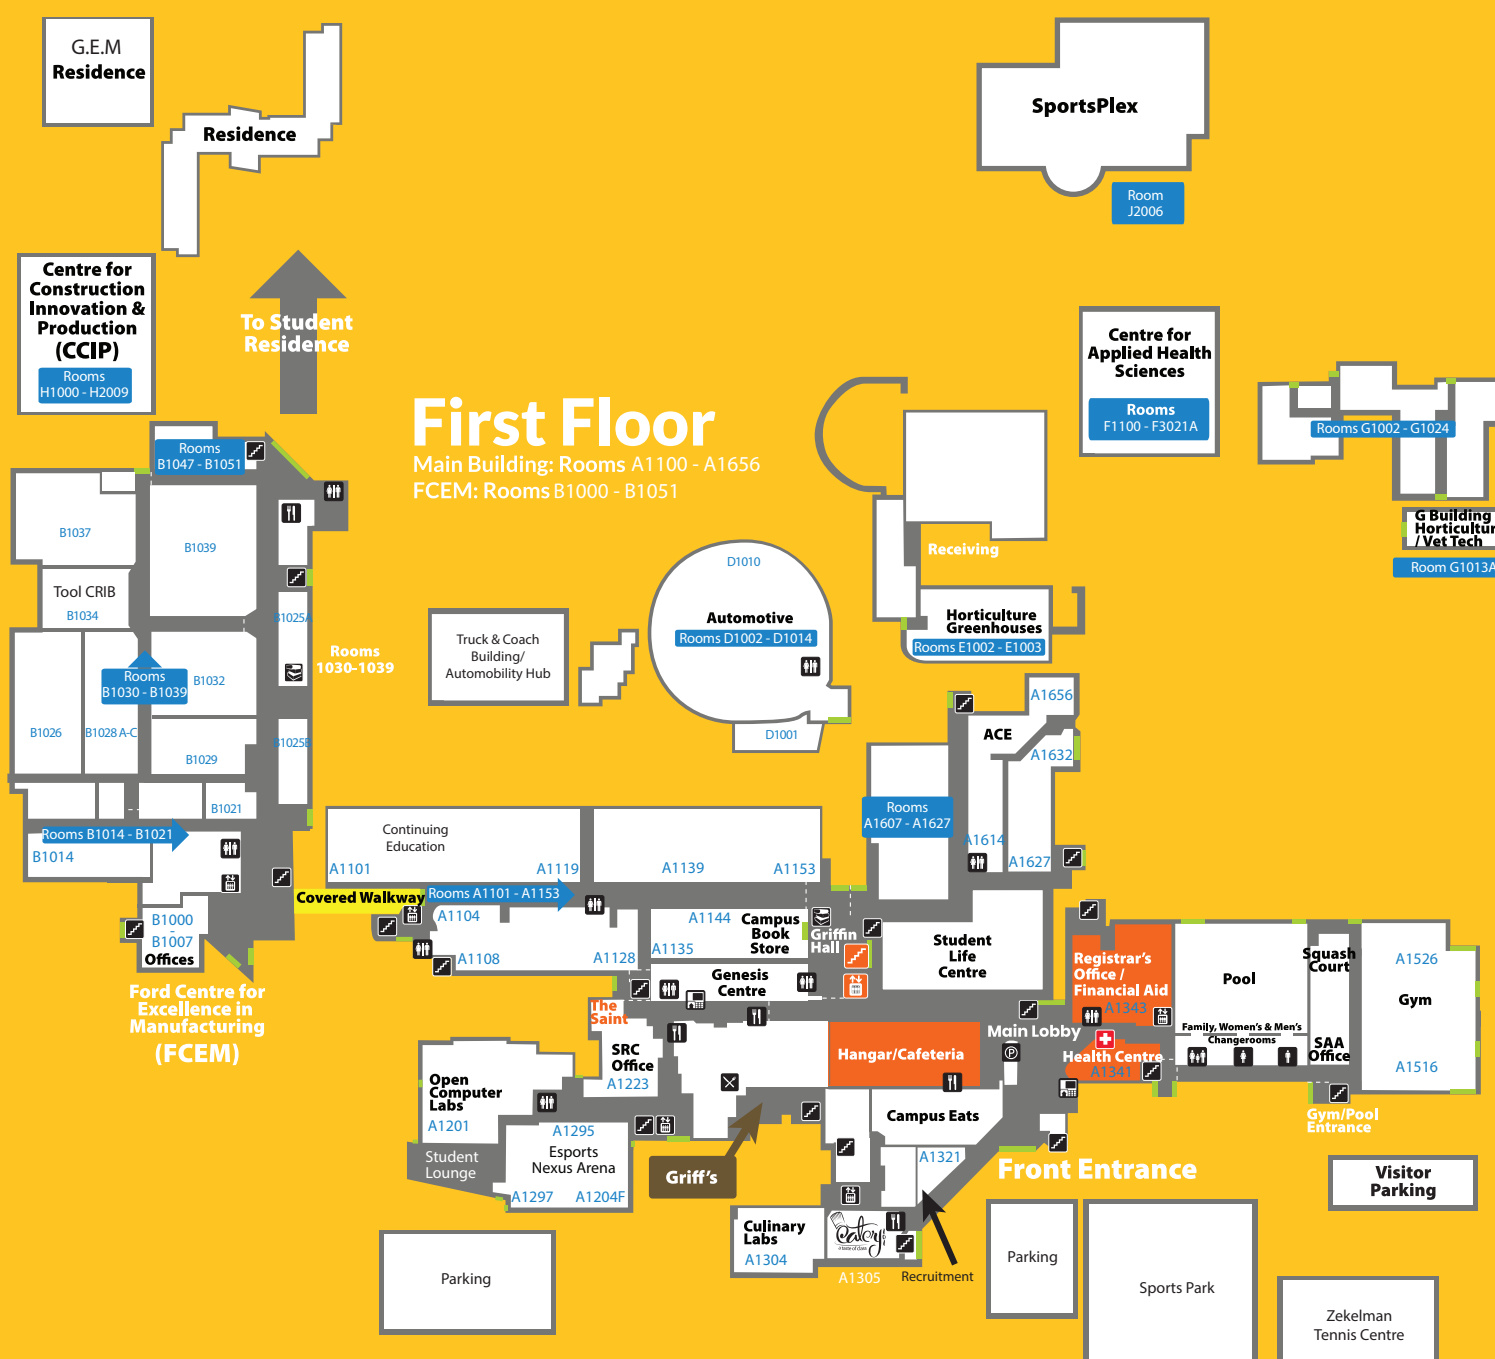

First Floor

Main Building: Rooms A1100 - A1656
FCEM: Rooms B1000 - B1051