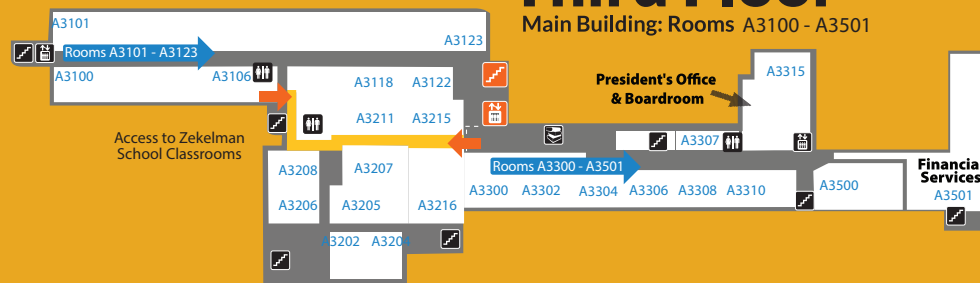

First Floor

Continuing Education A1104
Hairstyling Apprentices A1108
Corporate Training A1118
First Nation Metis & Inuit Services A1607
School of Community Studies A1656
Academic & Career Entrance (ACE) A1656
Eatery 101 A1305
Health Centre A1341
Registrar's Office A1343
Financial Assistance A1343
SRC Offices SC
Open Computer Lab SC
Restaurants SC
Bookstore A1154
Genesis Centre SC
Griff's Restaurant SC
The Saint & Student Print Services SC
Campus Eats SC
Hangar/Cafeteria SC
Sports Park SC
Esports Nexus Arena A1295
Student Lounge A1200
Classroom in Esports Arena A1202
Gaming Computer Lab A1204F

Ford Centre of Excellence in Manufacturing

School of Engineering Technology B1006
School of Skilled Trades B1006

Anthony P. Toldo Centre for Applied Health Sciences

School of Health Sciences F3013
School of Nursing F3007
Dental Clinic F1001

Basement Level

Esthetician Clinic A0111
Hairstyling Program A0125
Safety, Security & Facilities Management A0324
Print Shop A0330
Media Studio A0357L

Legend

- Medical Centre
- Main Stairs & Elevator that Reach the 4th Floor
- Bathrooms
- Food Service
- Parking/Security Counter
- Entrance/Exit
- Stairs
- Elevator
- Griff's Cavern
- Study Areas
- ATM

Fourth Floor

Main Building: Rooms A4100 - A4117

Third Floor

Main Building: Rooms A3100 - A3501